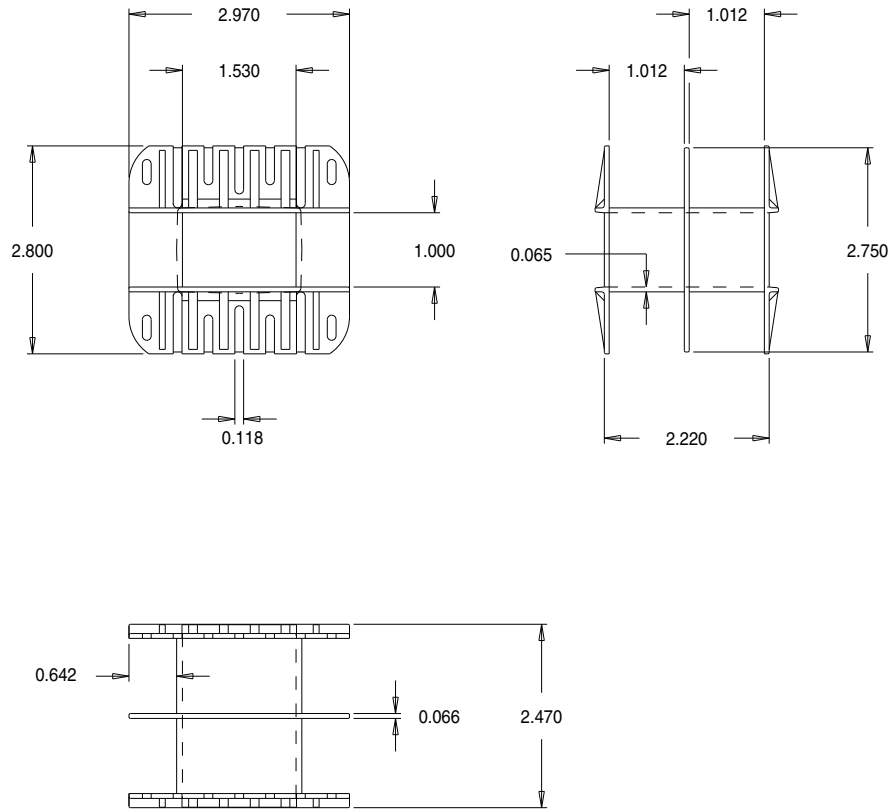

Part No. L00810

120 x 1 Double Section 'L' Range Bobbin

Dimensions in inches.

Issue 1